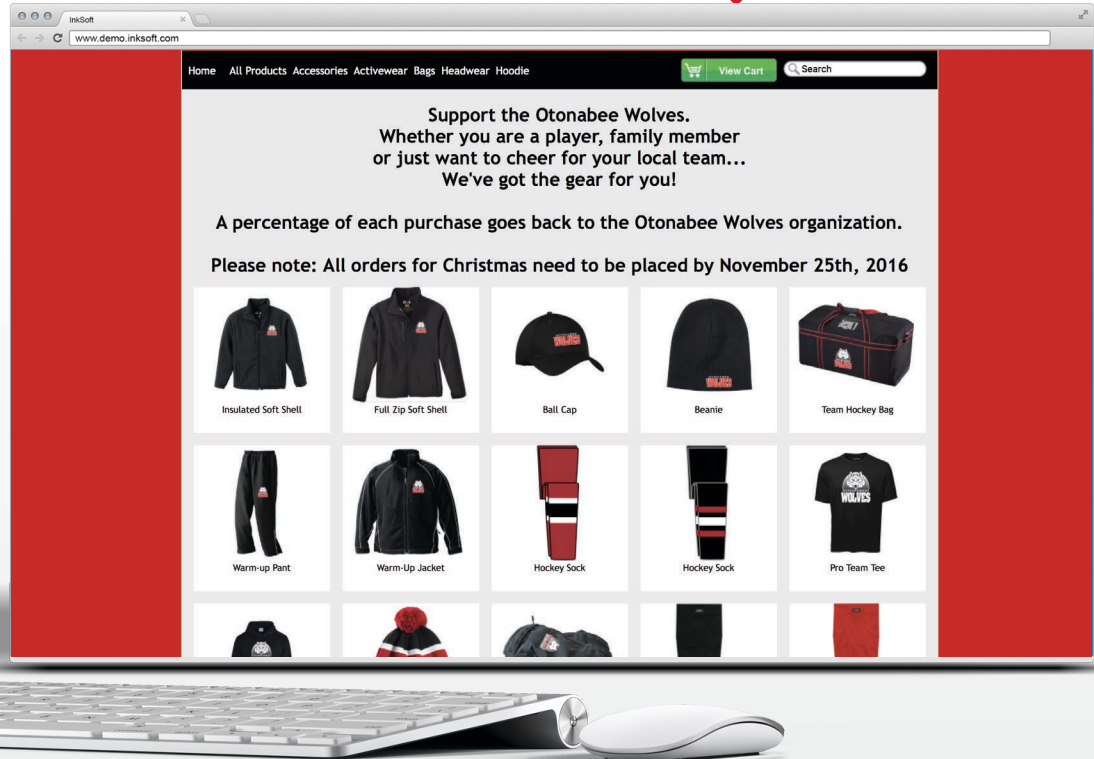

# What a great way to buy your Otonabee Wolves Gear!

Support the Otonabee Wolves by visiting their online retail store. You can purchase custom decorated goods and raise money for your organization at the same time.

## It's Easy! Here's How it Works

- 1** Go to the Otonabee Wolves online store.
- 2** Browse the products, pick your size, personalize and pay online.
- 3** Your order will be processed and ready for pick-up in time for Christmas